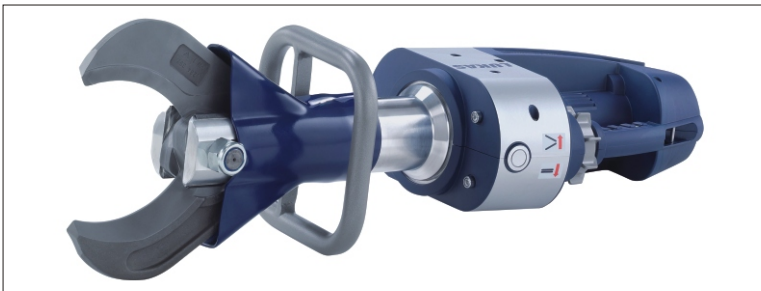

eDraulic Rescue Tool

Cutter

Spreader

Combination Tool

eDraulic Collection

- Full performance without pumps and hoses
- Unique liberty of action
- Ideal for hard-accessible terrain
- React more quickly at major accidents
- Air rescue lifts off more quickly
- Battery change in seconds
- Option: unlimited operation with power supply cable
- Simply superior: power on and start resuing!
- With up to 50% less weight

Rescue Ram

DO NOT RASH, ENDS IN CRASH