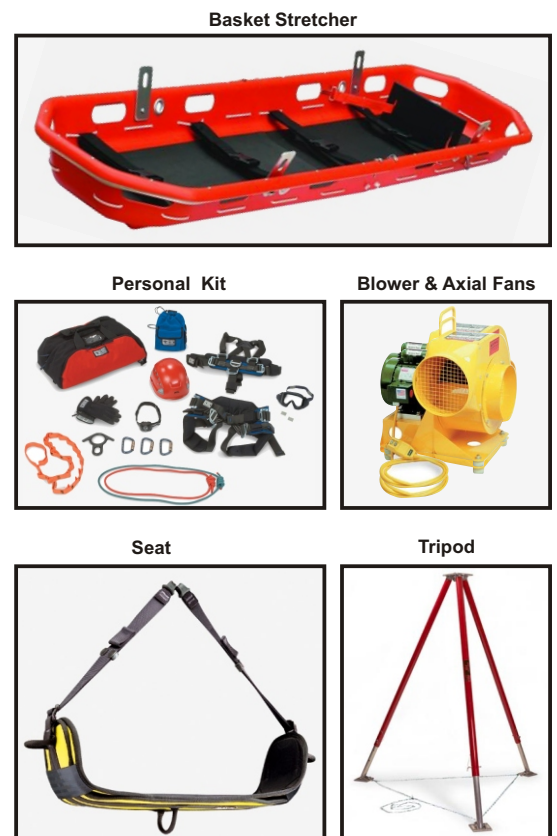

Confined Space Rescue

Our Product Overview for Confined Space Rescue

Personal / Team Kit

RESPONSIBILITY

The manufacturers or **RIHACO**, will not accept any responsibility for damage, injury or death resulting from misuse of or from modifications to a product. It is the user's responsibility at all times to ensure that he/she understands the correct and safe use of any equipment that he/she uses it only for the purposes for which it is designed and that he/she practices all proper safety procedures. Before using the equipment, take all necessary steps to familiarise yourself with rescue techniques should an emergency occur. You personally assume all the risks and responsibilities for your actions and decisions.

IF YOU ARE NOT ABLE OR NOT IN A POSITION TO ASSUME THESE, DO NOT USE THIS EQUIPMENT.